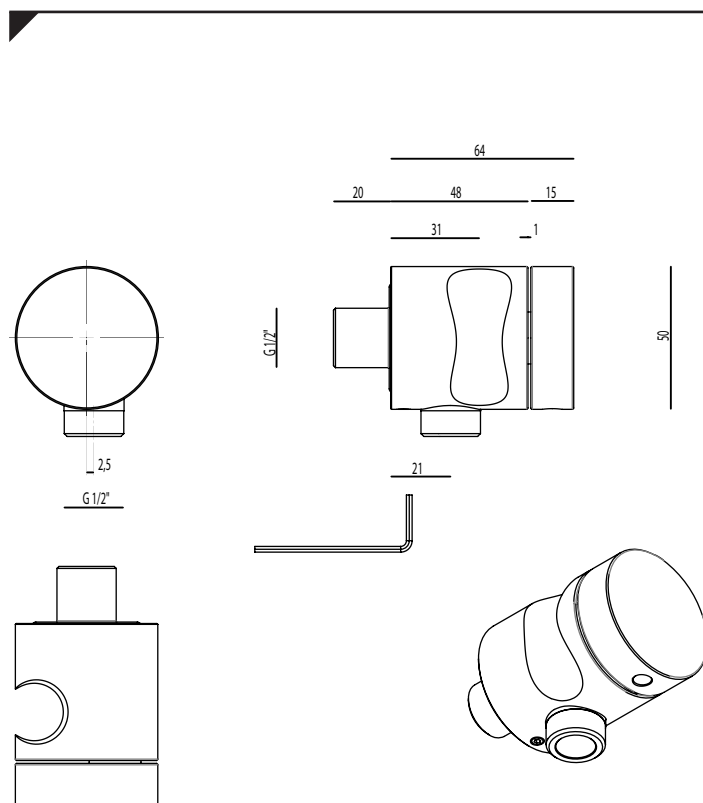

TECHNICAL SHEET - SCHEDA TECNICA

DESCRIPTION - DESCRIZIONE

Water outlet in chromed brass complete kit with tap, flex and hand shower

JET TECHNOLOGY - TECNOLOGIA GETTI

Rain /
Pioviggia

PTRC

MATERIALS - MATERIALE

WATER SUPPLY

1/2" MALE.

OPERATING PRESSURE

3 BAR

RECOMMENDED PRESSURE

3 BAR.

MINIMUM WATER FLOW

RAIN

6 l/m

NET WEIGHT - PESO NETTO

1.2 Kg

NOTES

GROSS WEIGHT - PESO LORDO

1.5 Kg

NOTES

PACKAGING DIMENSIONS - DIMENSIONI IMBALLAGGIO

110 x 85 x 85 mm